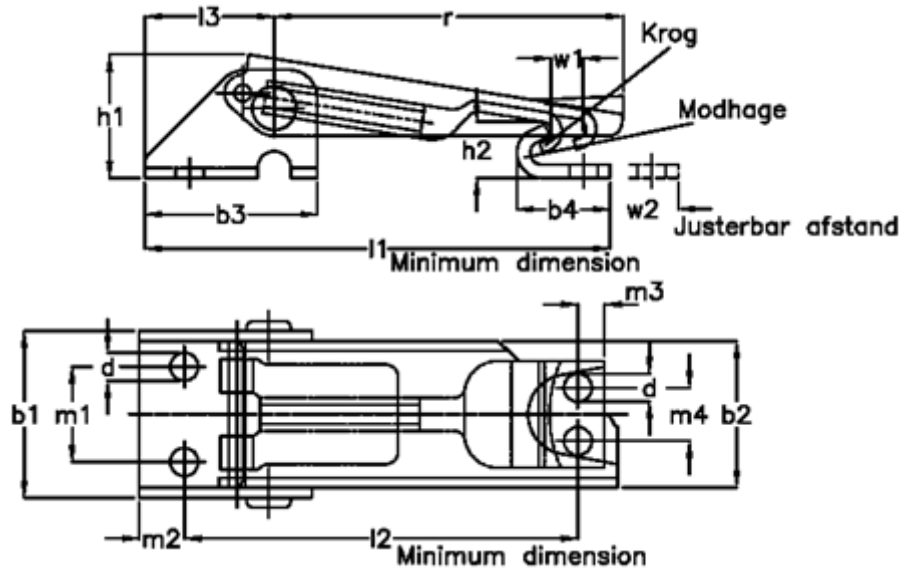

Article number: 20270051

Description: E+G Klee hook clamp
GN 831-100-A-NI-1

Measures

b1	= 25.5	l1	= 67	Size	= 100
b2	= 22	l2	= 56	w1	= 5.5
b3	= 26	l3	= 19.5	w2 adjustable range	= 12
b4	= 14	m1	= 14.3		
d	= 4.2	m2	= 7		
h1	= 18.5	m3	= 4		
h2	= 8.5	m4	= 8		
Holding force N	= 1000	r	= 51		